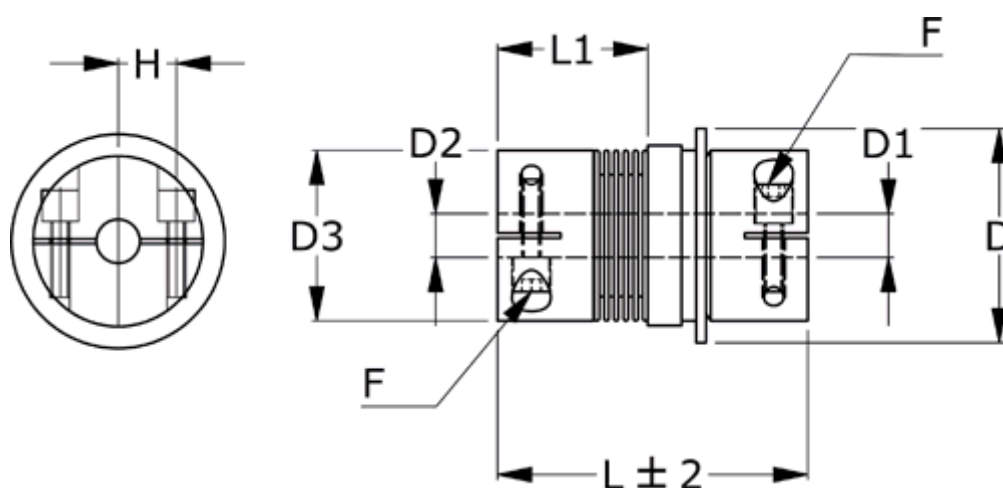

Article number: 335010020520914D1

Description: Safety coupling BKK 002 multiposition
Length 52 mm, bore 9/14 mm, TKn max 1,5 NM

Measures

D = 29
D1 = 14
D2 = 9
D3 = 25.0
F = M3
H = 9.0
L = 52
L1 = 27.0

Nom. torque NM (TKn) = 1,5NM overload torque range 1
Position engagement = C = Synchronous
s = 0.7